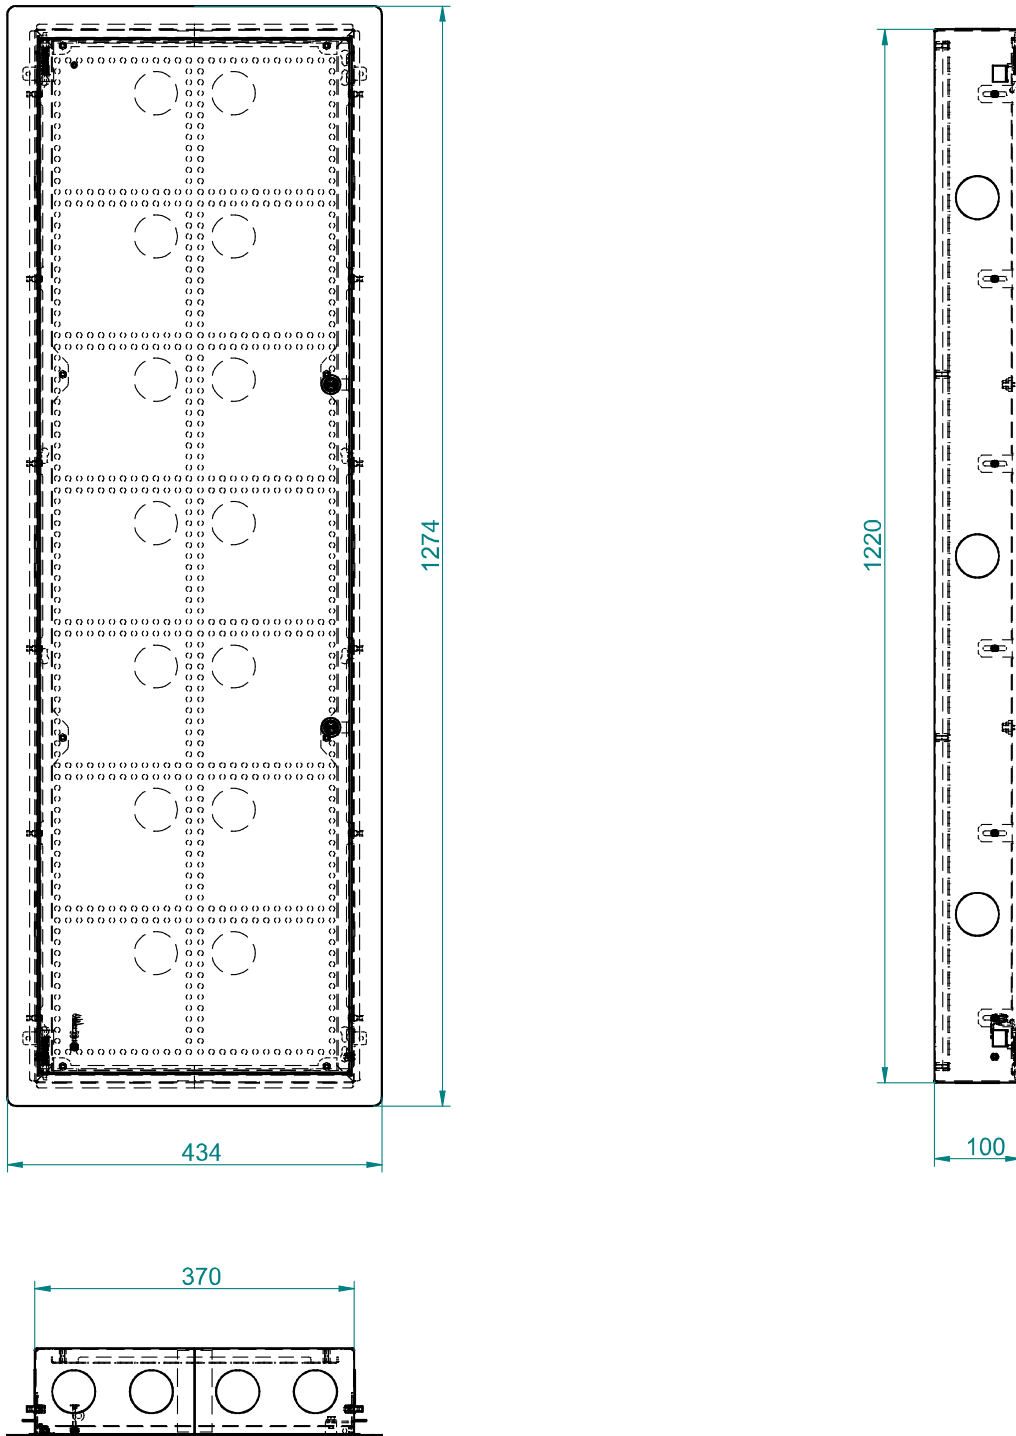

Typ:	LOGIWIRE Flush mounted box MAXI-LONG	26.02.2013 REV: 0
		DK
Code:	FLW-48N-EH	

LogiWire – Flush mounted boxes

Flush mounted box MAXI-LONG

INTRODUCTION:

Fibrain LogiWire is a system that integrates in one place external and internal communications systems. This solution is dedicated for residential construction and small commercial installations. Mounting Boxes are the main point of the whole system LogiWire. Due to a special perforation, it is possible to install the mounting modules in both vertical and horizontal.

FEATURES & BENEFITS:

- Flush mounted,
- Aesthetic performance - powder coated sheet,
- Equipped with lock,
- Lot of cable entries - easy to install cables,
- Mounting of a right or left sided,
- Perforations allow to assembly modules and devices,
- Modules mounted vertically or horizontally,
- Flexibility - easy of reconfiguration of boxes equipment,
- Compliant with TIA 570-B,

TECHNICAL SPECIFICATION:

Dimensions				The amount and type of culverts		
Length [mm]	Height [mm]	Depth [mm]	Rim [mm]	Left/right	Up/Down	Back
370	1220	100	434x1274	3x ϕ 50mm knockout	4x ϕ 50mm knockout	14x ϕ 50mm przelot

Typ:	LOGIWIRE Flush mounted box MAXI-LONG	26.02.2013 REV: 0
		DK
Code:	FLW-48N-EH	

LogiWire – Flush mounted boxes

ORDERING INFORMATION'S:

FLW-48N-EH LOGIWIRE BOX MAXI-LONG MEDIACENTER HINGED DOOR FLUSH MOUNT