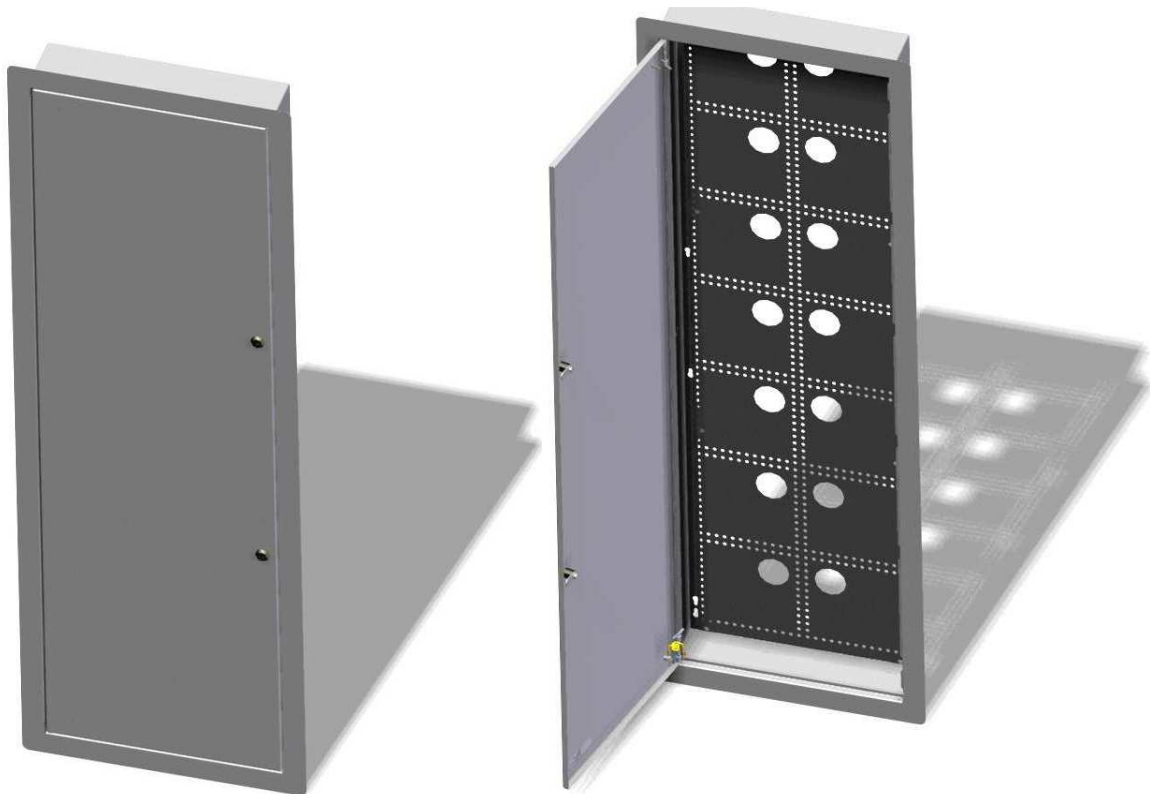

Typ:	LOGIWIRE Flush mounted box MAXI-LONG	26.02.2013 REV: 0
		DK
Code:	FLW-48N-EH	

LogiWire – Flush mounted boxes

Flush mounted box MAXI-LONG

INTRODUCTION:

Fibrain LogiWire is a system that integrates in one place external and internal communications systems. This solution is dedicated for residential construction and small commercial installations. Mounting Boxes are the main point of the whole system LogiWire. Due to a special perforation, it is possible to install the mounting modules in both vertical and horizontal.

FEATURES & BENEFITS:

- Flush mounted,
- Aesthetic performance - powder coated sheet,
- Equipped with lock,
- Lot of cable entries - easy to install cables,
- Mounting of a right or left sided,
- Perforations allow to assembly modules and devices,
- Modules mounted vertically or horizontally,
- Flexibility - easy of reconfiguration of boxes equipment,
- Compliant with TIA 570-B,

TECHNICAL SPECIFICATION:

Dimensions				The amount and type of culverts		
Length [mm]	Height [mm]	Depth [mm]	Rim [mm]	Left/right	Up/Down	Back
370	1220	100	434x1274	3x ϕ 50mm knockout	4x ϕ 50mm knockout	14x ϕ 50mm przelot

Typ:	LOGIWIRE Flush mounted box MAXI-LONG	26.02.2013 REV: 0
		DK
Code:	FLW-48N-EH	

LogiWire – Flush mounted boxes

ORDERING INFORMATION'S:

FLW-48N-EH LOGIWIRE BOX MAXI-LONG MEDIACENTER HINGED DOOR FLUSH MOUNT