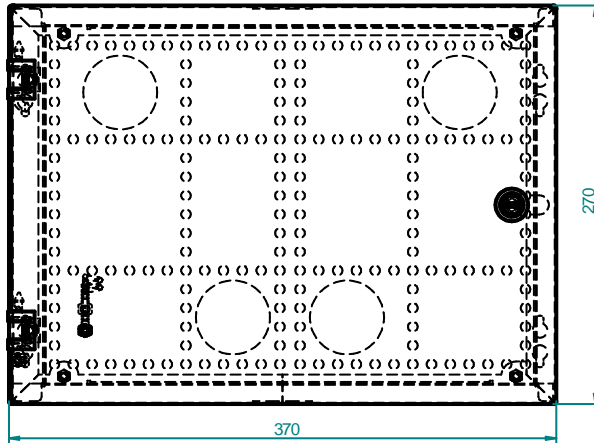

Typ:	LOGIWIRE Surface mounting boxes MINI	26.02.2013 REV: 0
		DK
Code:	FLW-10N-WM	

LogiWire – surface mounting boxes

ORDERING INFORMATION'S:

FLW-10N-WM LOGIWIRE BOX MINI MEDIACENTER HINGED DOOR SURFACE MOUNT

Important notice:
Buyer and/or user of this product has to make sure before using this product that it is suitable for the intended use. All questions of liability relating to this product are subject – in accordance with the prevailing – to the Term of Sale of the selling Fibrain subsidiary.