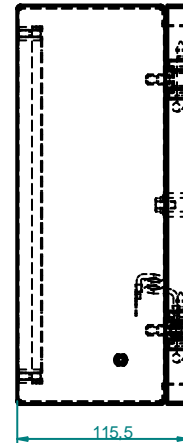

Typ:	LOGIWIRE Surface mounting boxes MINI	26.02.2013 REV: 0
		DK
Code:	FLW-10N-WM	

LogiWire – surface mounting boxes

ORDERING INFORMATION'S:

FLW-10N-WM LOGIWIRE BOX MINI MEDIACENTER HINGED DOOR SURFACE MOUNT

Important notice:
Buyer and/or user of this product has to make sure before using this product that it is suitable for the intended use. All questions of liability relating to this product are subject – in accordance with the prevailing – to the Term of Sale of the selling Fibrain subsidiary.