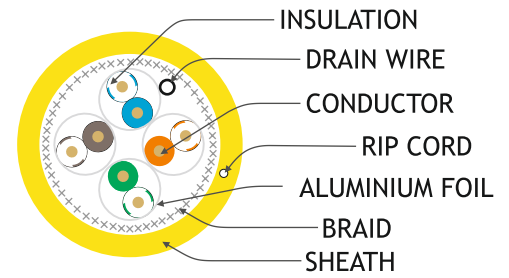

Category 7A cabling

S/FTP LSZH coating

01

ULTRA 7A 1200MHZ

Cable 1200 MHz LSZH sheath S/FTP Category 7_A

Structural Cabling FIBRAIN DATA Ultra A Series, fully satisfies the requirements of cat. 7_A (class F_A) in accordance with standard ISO/IEC 11801 2nd Ed. Am.2 as well as EN 50173-1. Moreover all components of the transmission line complete ROHS 2002/95/WE Directive.

Construction:

- Conductor: 23 AWG (0,574 mm)
- Insulation: SFS-PO
- Number of wires: 4 pairs twisted together
- Orange jacket LSZH according to IEC 60322-1
- Shield: aluminum foil/polyester around each pair
- Shield: braid around all pairs
- Grounding: cooper, galvanized drainage wire φ 0,4 mm